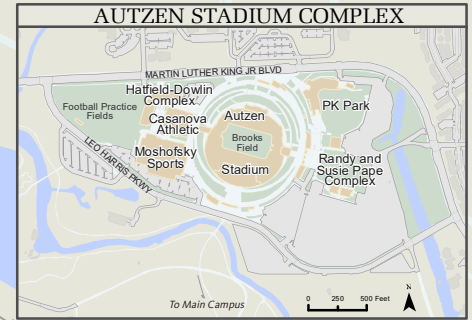

Parking and Transportation

UNIVERSITY OF OREGON

EUGENE

WEST CAMPUS

To Riley Hall, Barnhart Hall, Baker Downtown Center (see inset above)

To Autzen Stadium Complex (0.5 miles, ~10 min.)
Riverfront Fields
Bike Path

- Faculty, Staff, or Student Parking
- Faculty, or Staff Permit Parking
- Hourly Paid Parking
- Parking Lot Identification
- Motorcycle Parking
- ADA Locations
- LTD
- EMX Station

© 2020 UO Campus GIS & Mapping