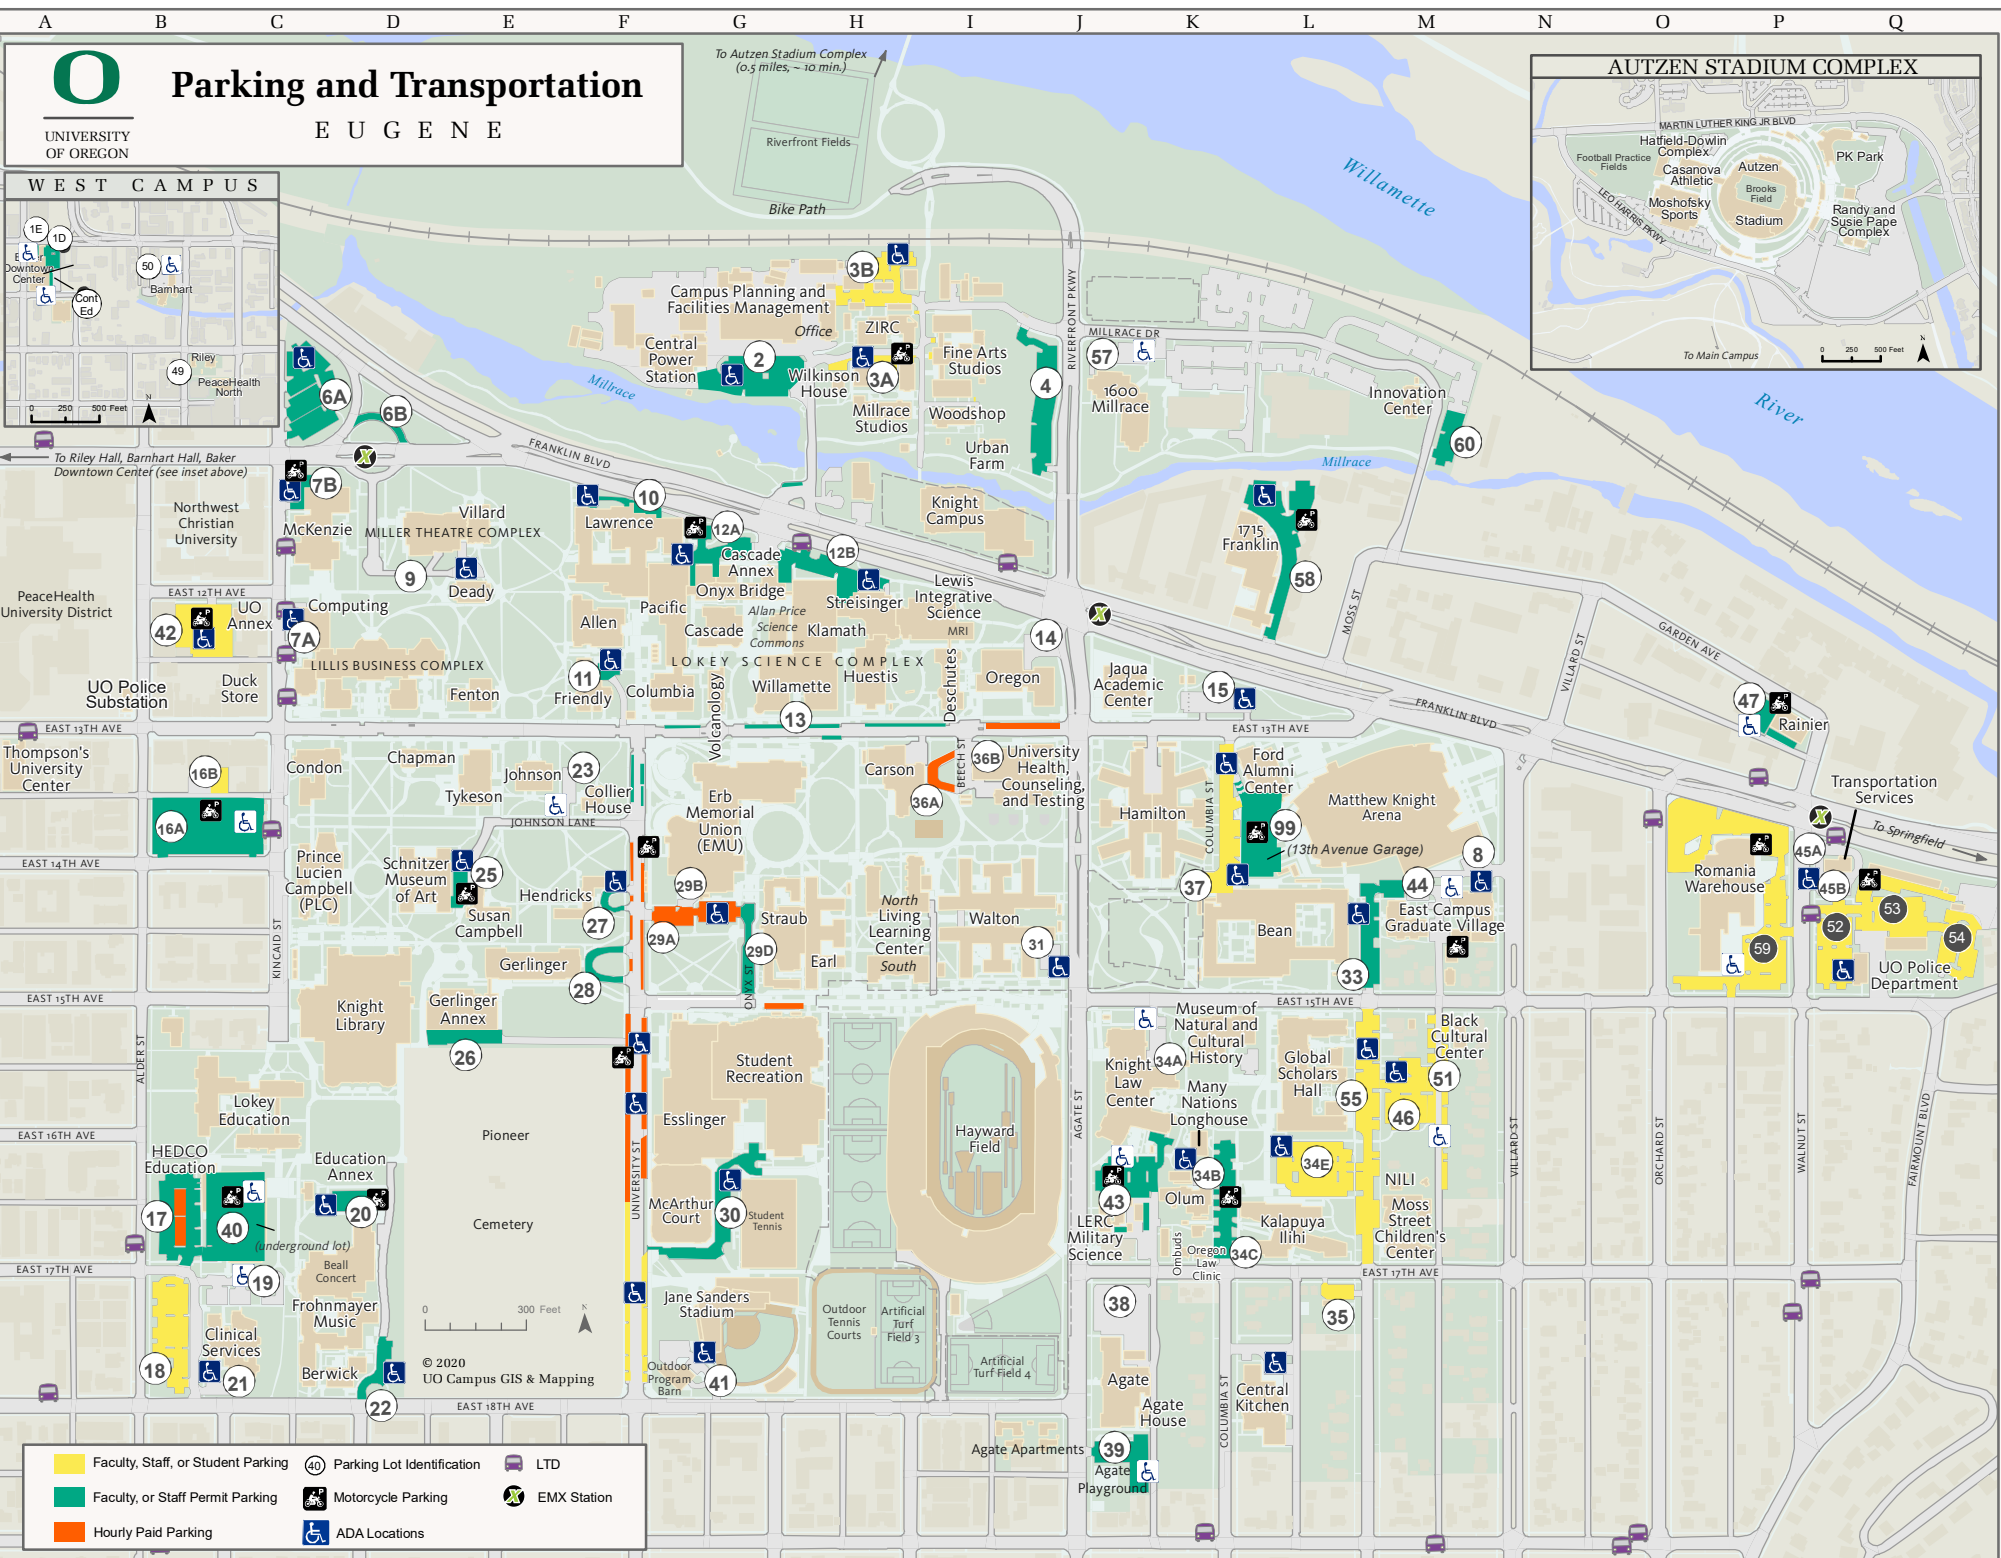

Parking and Transportation

UNIVERSITY OF OREGON

EUGENE

WEST CAMPUS

To Riley Hall, Barnhart Hall, Baker Downtown Center (see inset above)

To Autzen Stadium Complex (0.5 miles, ~10 min.)
Riverfront Fields
Bike Path

- Faculty, Staff, or Student Parking
- Faculty, or Staff Permit Parking
- Hourly Paid Parking
- Parking Lot Identification
- Motorcycle Parking
- ADA Locations
- LTD
- EMX Station

© 2020 UO Campus GIS & Mapping