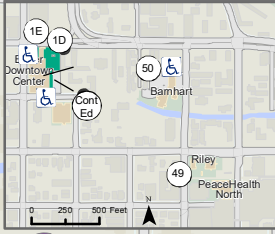

Parking and Transportation

UNIVERSITY OF OREGON

EUGENE

WEST CAMPUS

To Riley Hall, Barnhart Hall, Baker Downtown Center (see inset above)

To Autzen Stadium Complex (0.5 miles, ~10 min.)
Riverfront Fields
Bike Path

- Faculty, Staff, or Student Parking
- Faculty, or Staff Permit Parking
- Hourly Paid Parking
- Parking Lot Identification
- Motorcycle Parking
- ADA Locations
- LTD
- EMX Station

© 2020 UO Campus GIS & Mapping